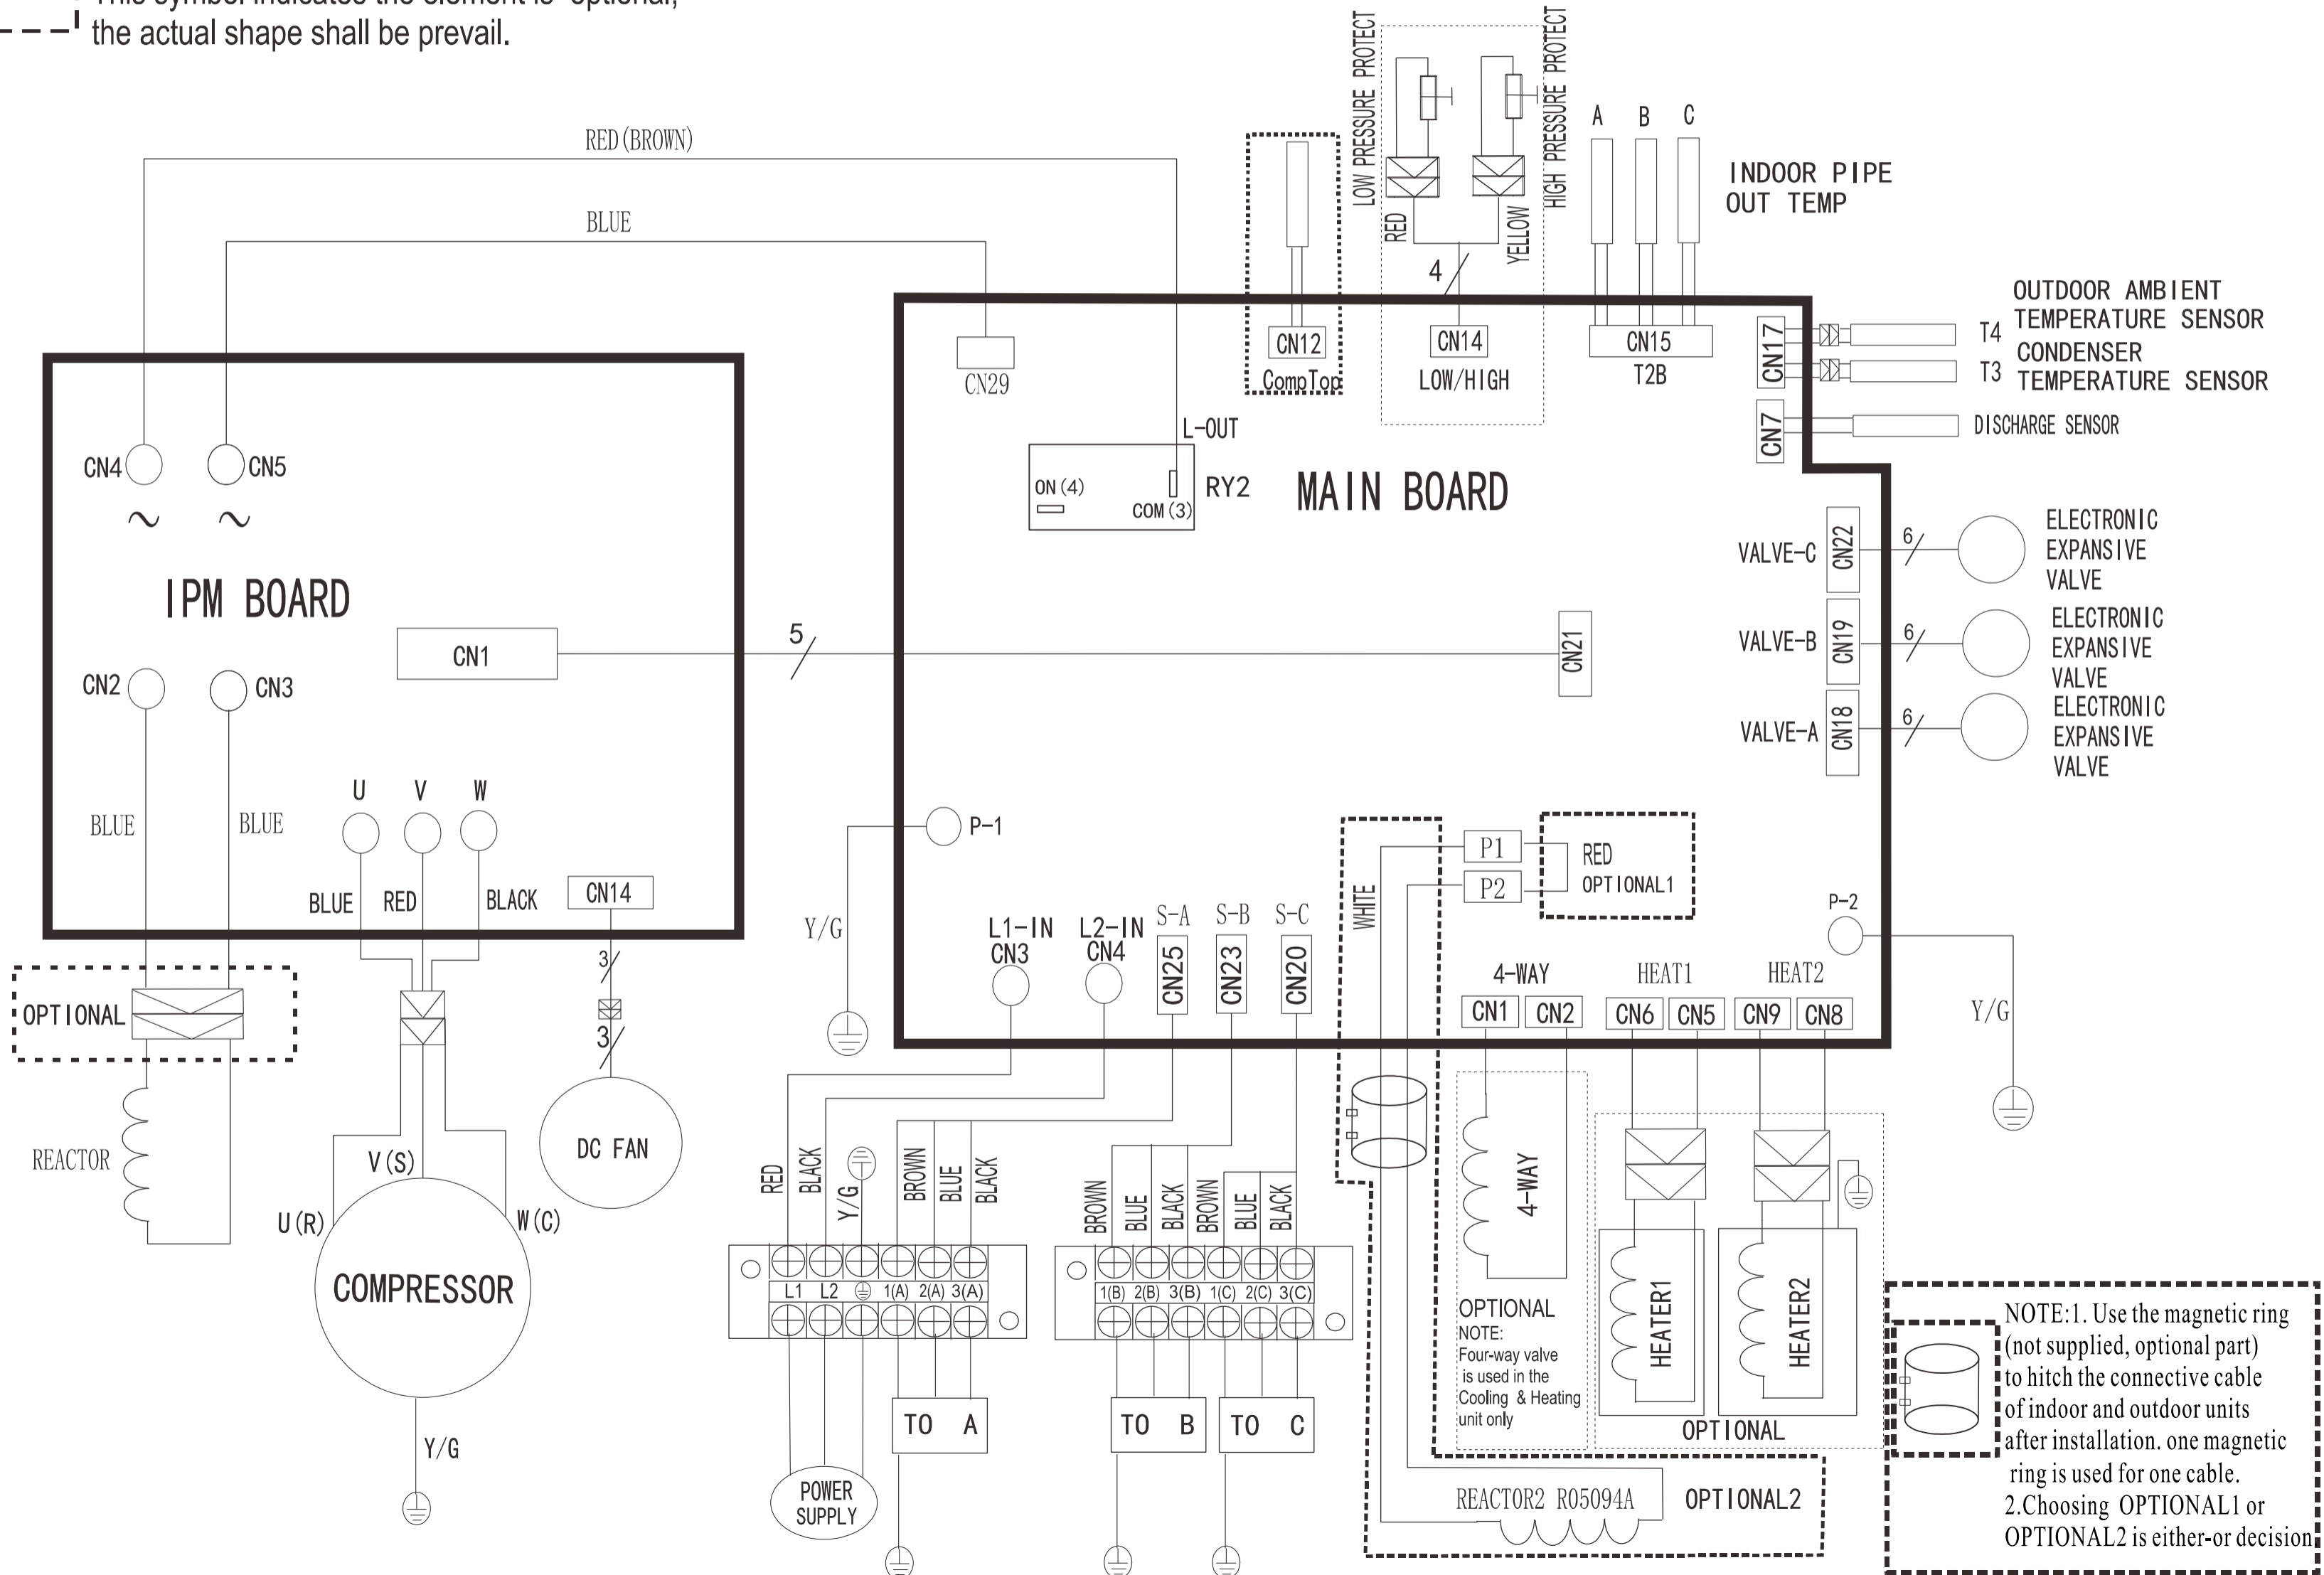

WIRING DIAGRAM - YN030GMFI22M3E

Notes: - - - - -

--- This symbol indicates the element is optional,
 --- the actual shape shall be prevail.

NOTE: 1. Use the magnetic ring (not supplied, optional part) to hitch the connective cable of indoor and outdoor units after installation. one magnetic ring is used for one cable.
 2. Choosing OPTIONAL1 or OPTIONAL2 is either-or decision.